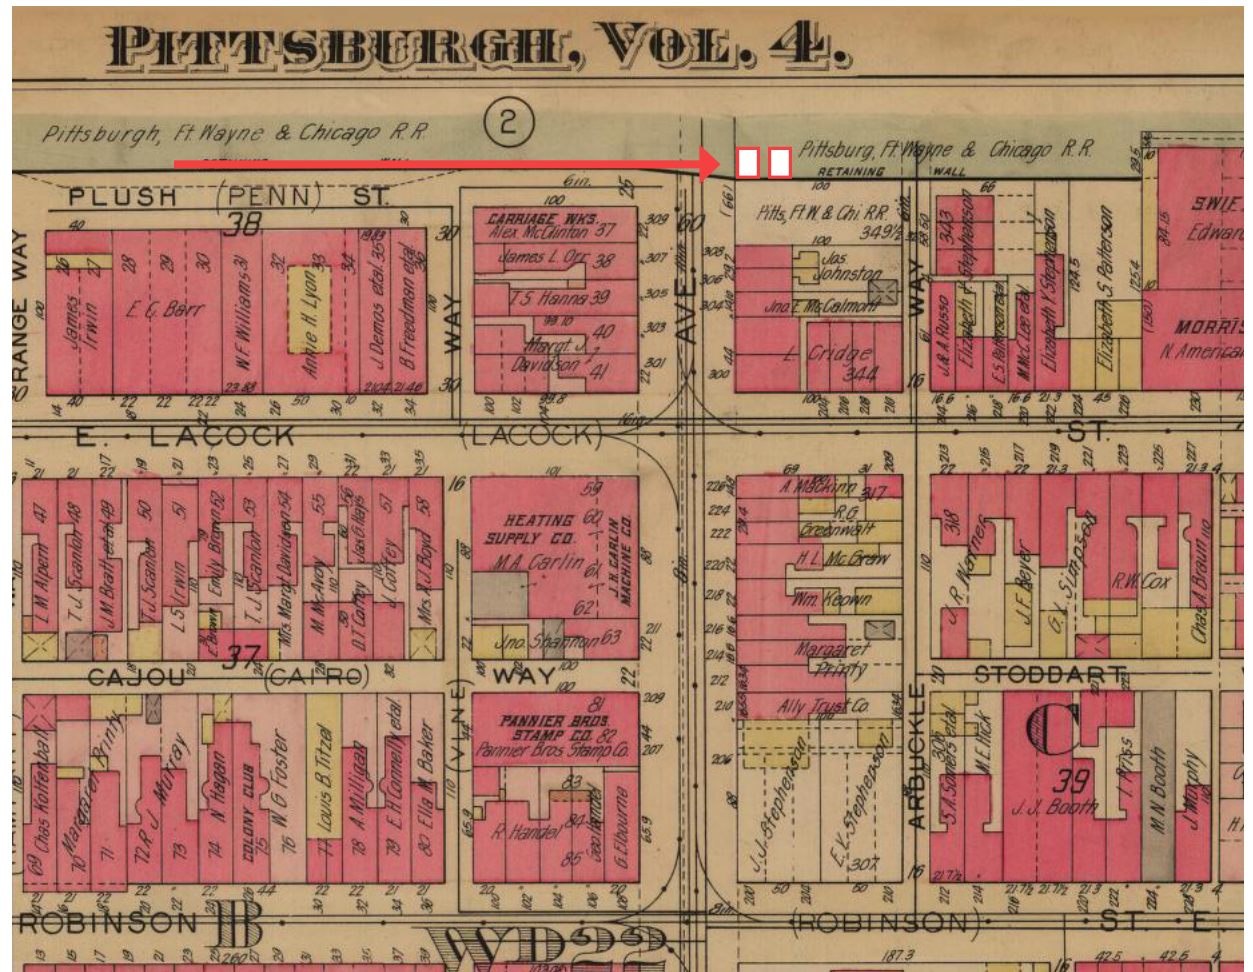

# 2008-2009

CURRENT SPACE

PROJECTOR AND SOLAR PANEL

PROJECTION OF VIDEO

VIEW FROM THE WARHOL MUSEUM

PLUSH ALLEY