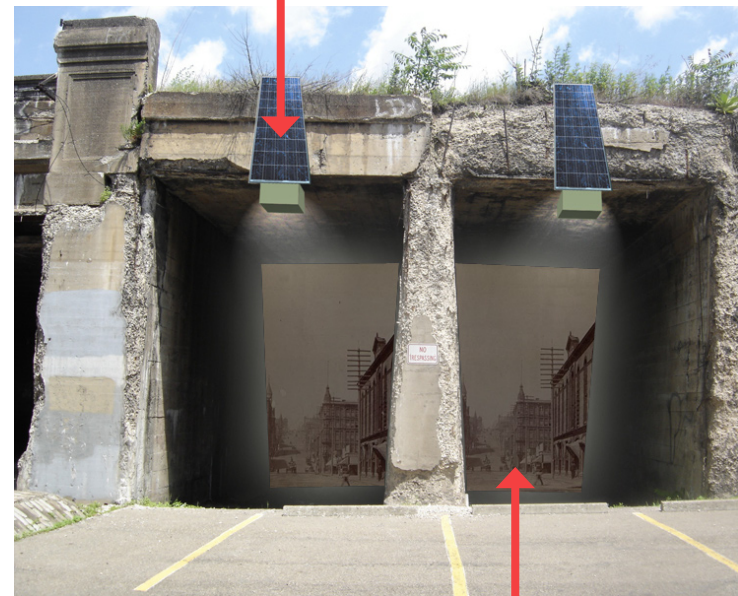

# 2008-2009

CURRENT SPACE

PROJECTOR AND SOLAR PANEL

PROJECTION OF VIDEO

VIEW FROM THE WARHOL MUSEUM

PLUSH ALLEY